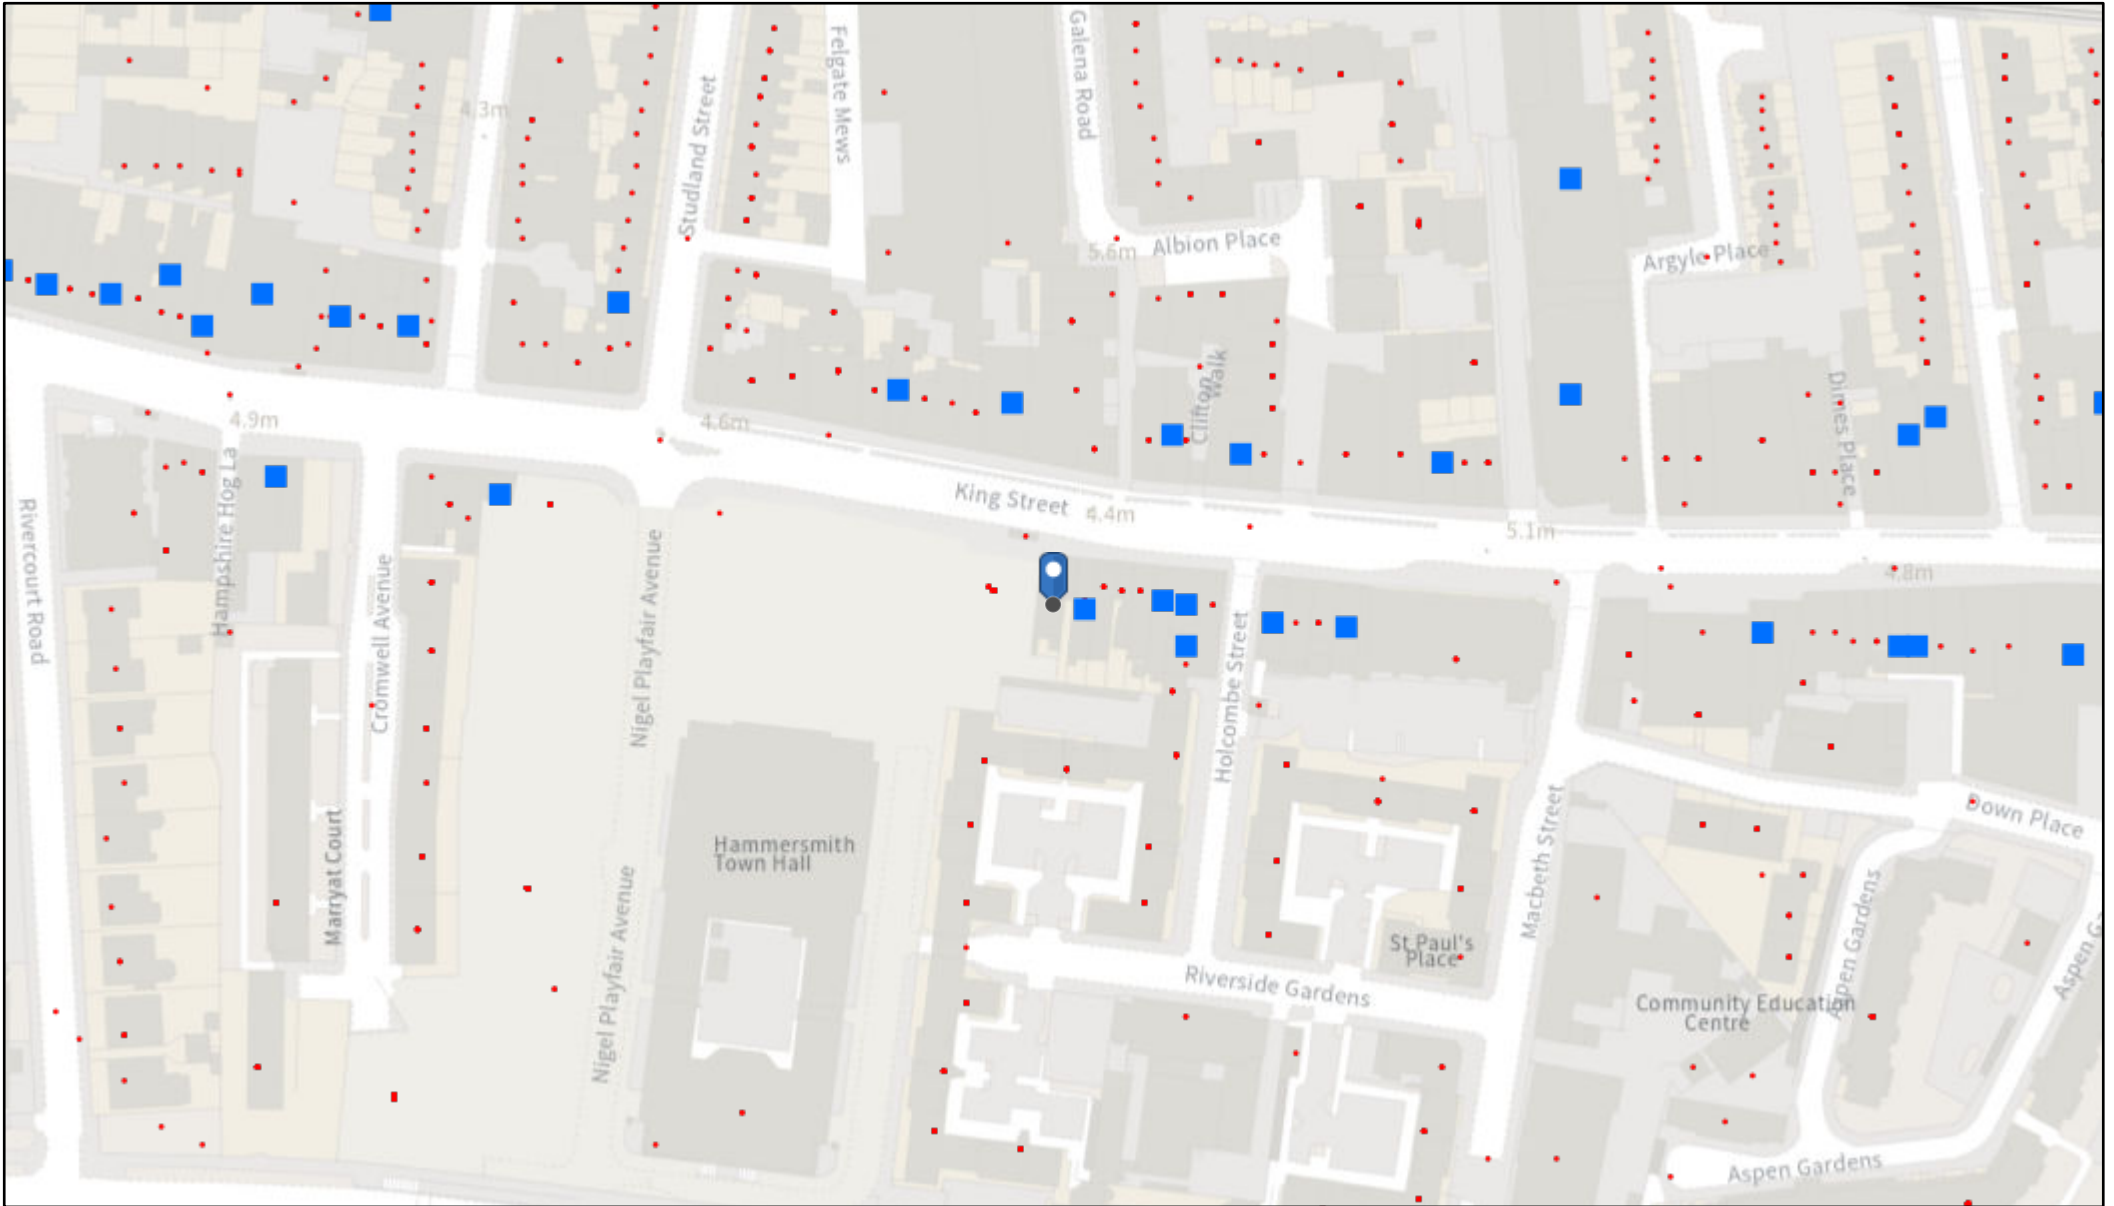

eGIS Web Map

27/02/2024, 10:05:23

LICENCE NO	TRADING AS	ADDRESS	ACTIVITY	Monday to Sunday	Monday	Tuesday	Wednesday	Thursday	Friday	Saturday	Sunday
2017/00039/LAPR	Jin-Da Thai	1 Studland Street W6 0JS	Sale of Alcohol On and Off the Premises	12:00:00 - 22:30:00							
2023/01061/LAPR	All You Need 99P	146 King Street W6 0QU	Sale of Alcohol Off the Premises	08:00:00 - 23:00:00							
2018/01254/LAPR	Salutation	154 King Street W6 0QU	Playing of Recorded Music	00:00:00 - 00:00:00							
			Provision of Late Night Refreshment		23:00:00 - 00:30:00	23:00:00 - 00:30:00	23:00:00 - 00:30:00	23:00:00 - 00:30:00	23:00:00 - 01:30:00	23:00:00 - 01:30:00	23:00:00 - 00:30:00
			Regulated Entertainment for Private Use	-							
			Sale of Alcohol On and Off the Premises		10:00:00 - 00:00:00	10:00:00 - 00:00:00	10:00:00 - 00:00:00	10:00:00 - 00:00:00	10:00:00 - 01:00:00	10:00:00 - 01:00:00	10:00:00 - 00:00:00
2009/00629/LAPR	Credit Munch	160 King Street W6 0QU	Sale of Alcohol On the Premises		10:00:00 - 23:00:00	10:00:00 - 23:00:00	10:00:00 - 23:00:00	10:00:00 - 23:00:00	10:00:00 - 23:00:00	11:00:00 - 23:00:00	12:00:00 - 22:30:00
2023/00903/LAPR	Ohana Cafe Bar	184 King Street W6 0RA	Playing of Recorded Music			12:00:00 - 22:00:00	12:00:00 - 22:00:00	12:00:00 - 22:00:00	12:00:00 - 23:00:00	12:00:00 - 23:00:00	12:00:00 - 18:00:00
			Sale of Alcohol On the Premises			12:00:00 - 22:00:00	12:00:00 - 22:00:00	12:00:00 - 22:00:00	12:00:00 - 23:00:00	12:00:00 - 23:00:00	12:00:00 - 18:00:00
2020/00877/LAPR	W6 Express	190 King Street W6 0RA	Sale of Alcohol Off the Premises		08:00:00 - 23:00:00	08:00:00 - 23:00:00	08:00:00 - 23:00:00	08:00:00 - 23:00:00	08:00:00 - 23:00:00	08:00:00 - 23:00:00	10:00:00 - 22:30:00
2006/00736/LAPR	Yoshi Sushi	210 King Street W6 0RA	Playing of Recorded Music	11:00:00 - 00:00:00							
			Provision of Late Night Refreshment	23:00:00 - 00:00:00							
			Sale of Alcohol On and Off the Premises	11:00:00 - 00:00:00							
2015/00744/LAPR	Bombay Chow	220 King Street W6 0RA	Playing of Recorded Music		11:00:00 - 23:30:00	11:00:00 - 23:30:00	11:00:00 - 23:30:00	11:00:00 - 23:30:00	11:00:00 - 23:30:00	11:00:00 - 23:30:00	11:00:00 - 22:30:00
			Provision of Late Night Refreshment		23:00:00 - 23:15:00	23:00:00 - 23:15:00	23:00:00 - 23:15:00	23:00:00 - 23:15:00	23:00:00 - 23:15:00	23:00:00 - 23:15:00	
			Sale of Alcohol On and Off the Premises		11:00:00 - 23:00:00	11:00:00 - 23:00:00	11:00:00 - 23:00:00	11:00:00 - 23:00:00	11:00:00 - 23:00:00	11:00:00 - 23:00:00	11:00:00 - 22:00:00
2021/00262/LAPRC	Young Chelsea Bridge Club	Salvation Army Citadel 21 - 23 Dalling Road W6 0JD	Indoor Sporting Event								12:00:00 - 21:00:00